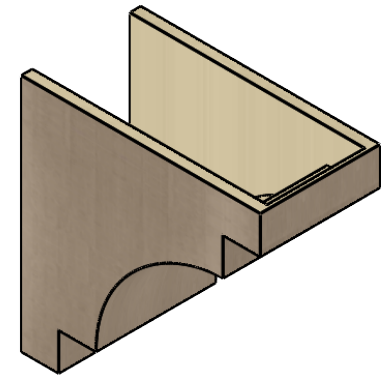

ITEM NUMBER: CORU11X22X22MEDRCPR

11"W X 22"D X 22"H SERIES 1 CLASSIC MEDITERRANEAN ROUGH CEDAR
TIMBERTHANE FAUX WOOD CORBEL, PRIMED

SIDE PROFILE

FRONT PROFILE

ISOMETRIC

EKENA MILLWORK
2300 WEST MAIN ST.
CLARKSVILLE, TX 75426
TOLL FREE: 866-607-0453
WWW.EKENAMILLWORK.COM

NOTES

1. INSTALLATION TO BE COMPLETED IN ACCORDANCE WITH MANUFACTURER'S SPECIFICATIONS.
2. DRAWING MAY NOT BE TO SCALE
3. THIS DRAWING IS INTENDED FOR DESIGN AND PLANNING PURPOSES ONLY.
4. ALL INFORMATION CONTAINED HEREIN WAS CURRENT AT THE TIME OF DEVELOPMENT BUT MUST BE REVIEWED AND APPROVED BY THE PRODUCT MANUFACTURER TO BE CONSIDERED ACCURATE.
5. TIMBERTHANE ARCHITECTURAL PRODUCTS ARE MADE FROM HIGH DENSITY URETHANE AND COME FACTORY PRIMED