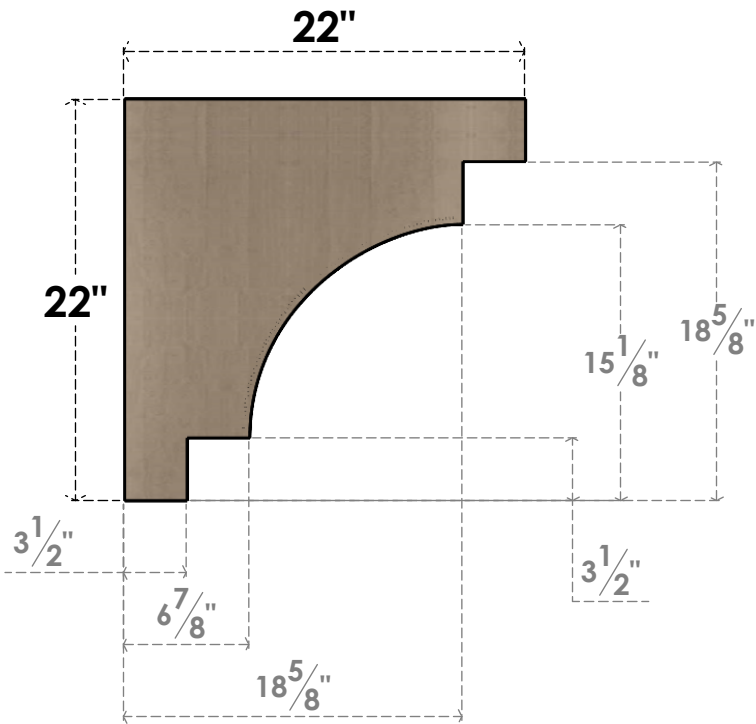

ITEM NUMBER: CORU11X22X22MEDRCPR

11"W X 22"D X 22"H SERIES 1 CLASSIC MEDITERRANEAN ROUGH CEDAR
TIMBERTHANE FAUX WOOD CORBEL, PRIMED

SIDE PROFILE

FRONT PROFILE

ISOMETRIC

EKENA MILLWORK
2300 WEST MAIN ST.
CLARKSVILLE, TX 75426
TOLL FREE: 866-607-0453
WWW.EKENAMILLWORK.COM

NOTES

1. INSTALLATION TO BE COMPLETED IN ACCORDANCE WITH MANUFACTURER'S SPECIFICATIONS.
2. DRAWING MAY NOT BE TO SCALE
3. THIS DRAWING IS INTENDED FOR DESIGN AND PLANNING PURPOSES ONLY.
4. ALL INFORMATION CONTAINED HEREIN WAS CURRENT AT THE TIME OF DEVELOPMENT BUT MUST BE REVIEWED AND APPROVED BY THE PRODUCT MANUFACTURER TO BE CONSIDERED ACCURATE.
5. TIMBERTHANE ARCHITECTURAL PRODUCTS ARE MADE FROM HIGH DENSITY URETHANE AND COME FACTORY PRIMED