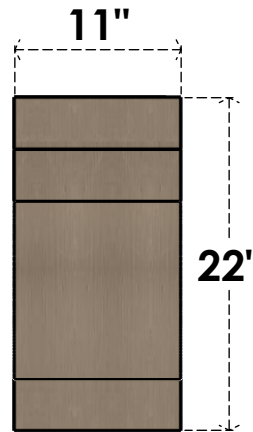

ITEM NUMBER: CORU11X22X22MEDRCPR

11"W X 22"D X 22"H SERIES 1 CLASSIC MEDITERRANEAN ROUGH CEDAR
TIMBERTHANE FAUX WOOD CORBEL, PRIMED

SIDE PROFILE

FRONT PROFILE

ISOMETRIC

EKENA MILLWORK
2300 WEST MAIN ST.
CLARKSVILLE, TX 75426
TOLL FREE: 866-607-0453
WWW.EKENAMILLWORK.COM

NOTES

1. INSTALLATION TO BE COMPLETED IN ACCORDANCE WITH MANUFACTURER'S SPECIFICATIONS.
2. DRAWING MAY NOT BE TO SCALE
3. THIS DRAWING IS INTENDED FOR DESIGN AND PLANNING PURPOSES ONLY.
4. ALL INFORMATION CONTAINED HEREIN WAS CURRENT AT THE TIME OF DEVELOPMENT BUT MUST BE REVIEWED AND APPROVED BY THE PRODUCT MANUFACTURER TO BE CONSIDERED ACCURATE.
5. TIMBERTHANE ARCHITECTURAL PRODUCTS ARE MADE FROM HIGH DENSITY URETHANE AND COME FACTORY PRIMED